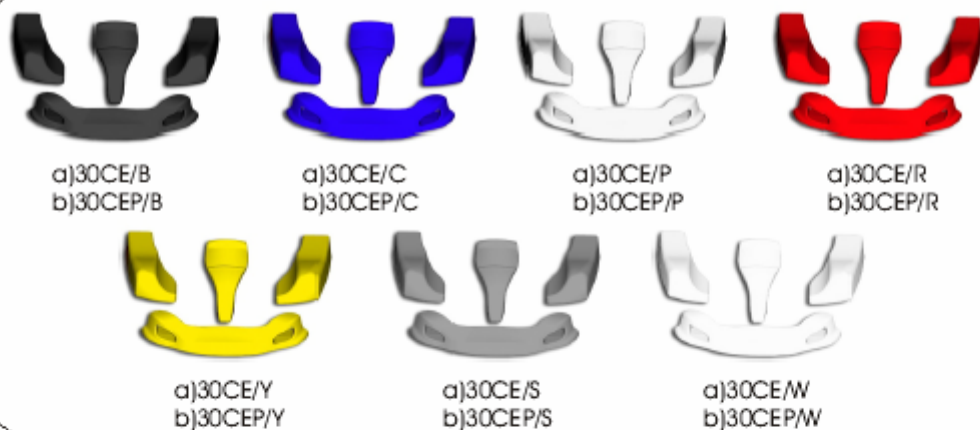

20PNEUL/R

20PNEUL/Y

20PNEUL/S

20PNEUL/W

Babykart

- 20SPBK/B
- 20SPBK/C
- 20SPBK/R
- 20SPBK/S
- 20SPBK/Y

- 20PNBK/B
- 20PNBK/C
- 20PNBK/R
- 20PNBK/S
- 20PNBK/Y

- 20QBK/B
- 20QBK/C
- 20QBK/R
- 20QBK/S
- 20QBK/Y

Minikart

- 20SPMK/B
- 20SPMK/C
- 20SPMK/R
- 20SPMK/S
- 20SPMK/Y
- 20SPMK/W

- 20PNMK/B
- 20PNMK/C
- 20PNMK/R
- 20PNMK/S
- 20PNMK/Y
- 20PNMK/W

- 20QMK/B
- 20QMK/C
- 20QMK/R
- 20QMK/S
- 20QMK/Y
- 20QMK/W

Eurostar

Eurostar Light

b)  
 IT - Set carenature senza attacchi e paraurti  
 EN - Bodyworks without bumpers & fixing kit  
 FR - Carénages sans parachocs et supports

b)  
 IT - Set carenature con attacchi e paraurti  
 EN - Bodyworks complete with bumpers & fixing kit  
 FR - Carénages complets de parachocs et supports

Babykart

Minikart