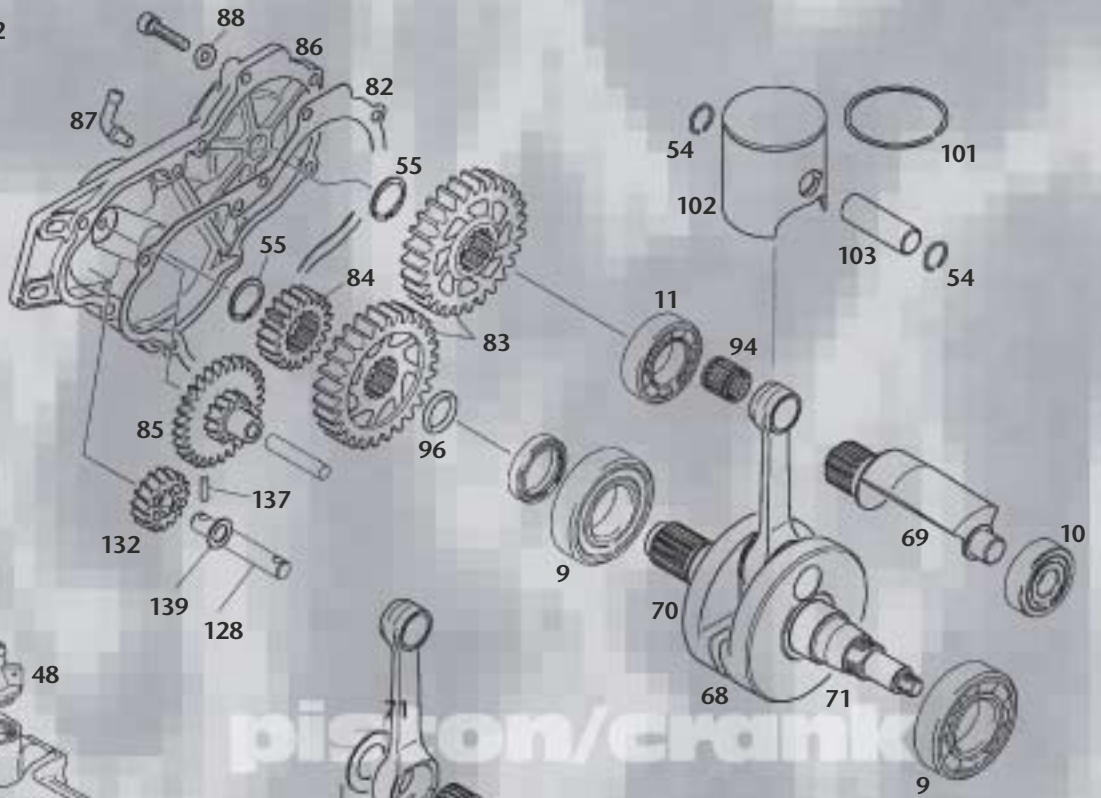

water
pump

crankcase