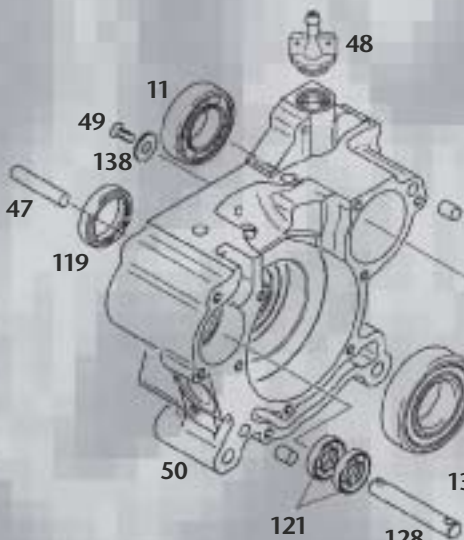

water
pump

crankcase