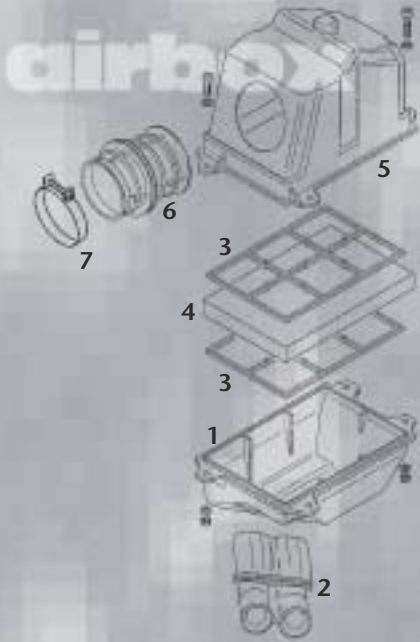

Clutch puller protection for thread of crank

•ERWT04•

Tool for inserting crank seals

•ERWT05•

Tool for inserting water pump seals

•ERWT06•

Tool for inserting electric starter needle bush

•ERWT07•

Tool for inserting 11T sprocket bush

•T41•

Tool for fitting 15mm circlips

FR125Max Engine Parts

•ERWW02L•
Thread Sealant
for 90° socket

•ERWW10•
Coolant/Corrosion
Inhibitor

 **Numbered parts (in exploded diagrams only) are for easy cross referencing with DPE Price List. Consult Price List for complete listing of product codes, sizes etc.**