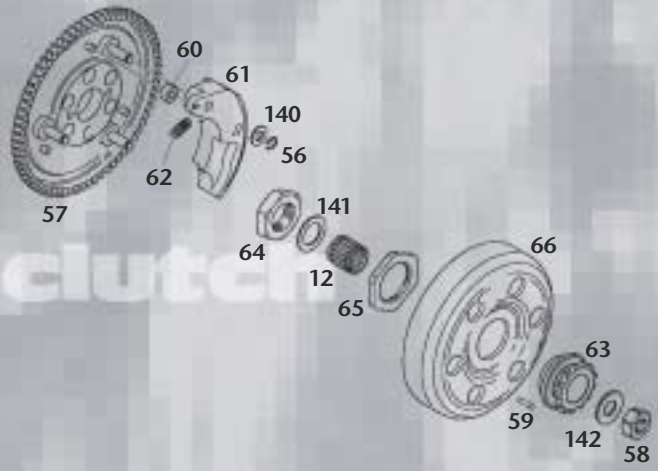

Clutch puller protection for thread of crank

•ERWT04•

Tool for inserting crank seals

•ERWT05•

Tool for inserting water pump seals

•ERWT06•

Tool for inserting electric starter needle bush

•ERWT07•

Tool for inserting 11T sprocket bush

•T41•

Tool for fitting 15mm circlips

FR125Max Engine Parts

•ERWW02L•
Thread Sealant
for 90° socket

•ERWW10•
Coolant/Corrosion
Inhibitor

 **Numbered parts (in exploded diagrams only) are for easy cross referencing with DPE Price List. Consult Price List for complete listing of product codes, sizes etc.**