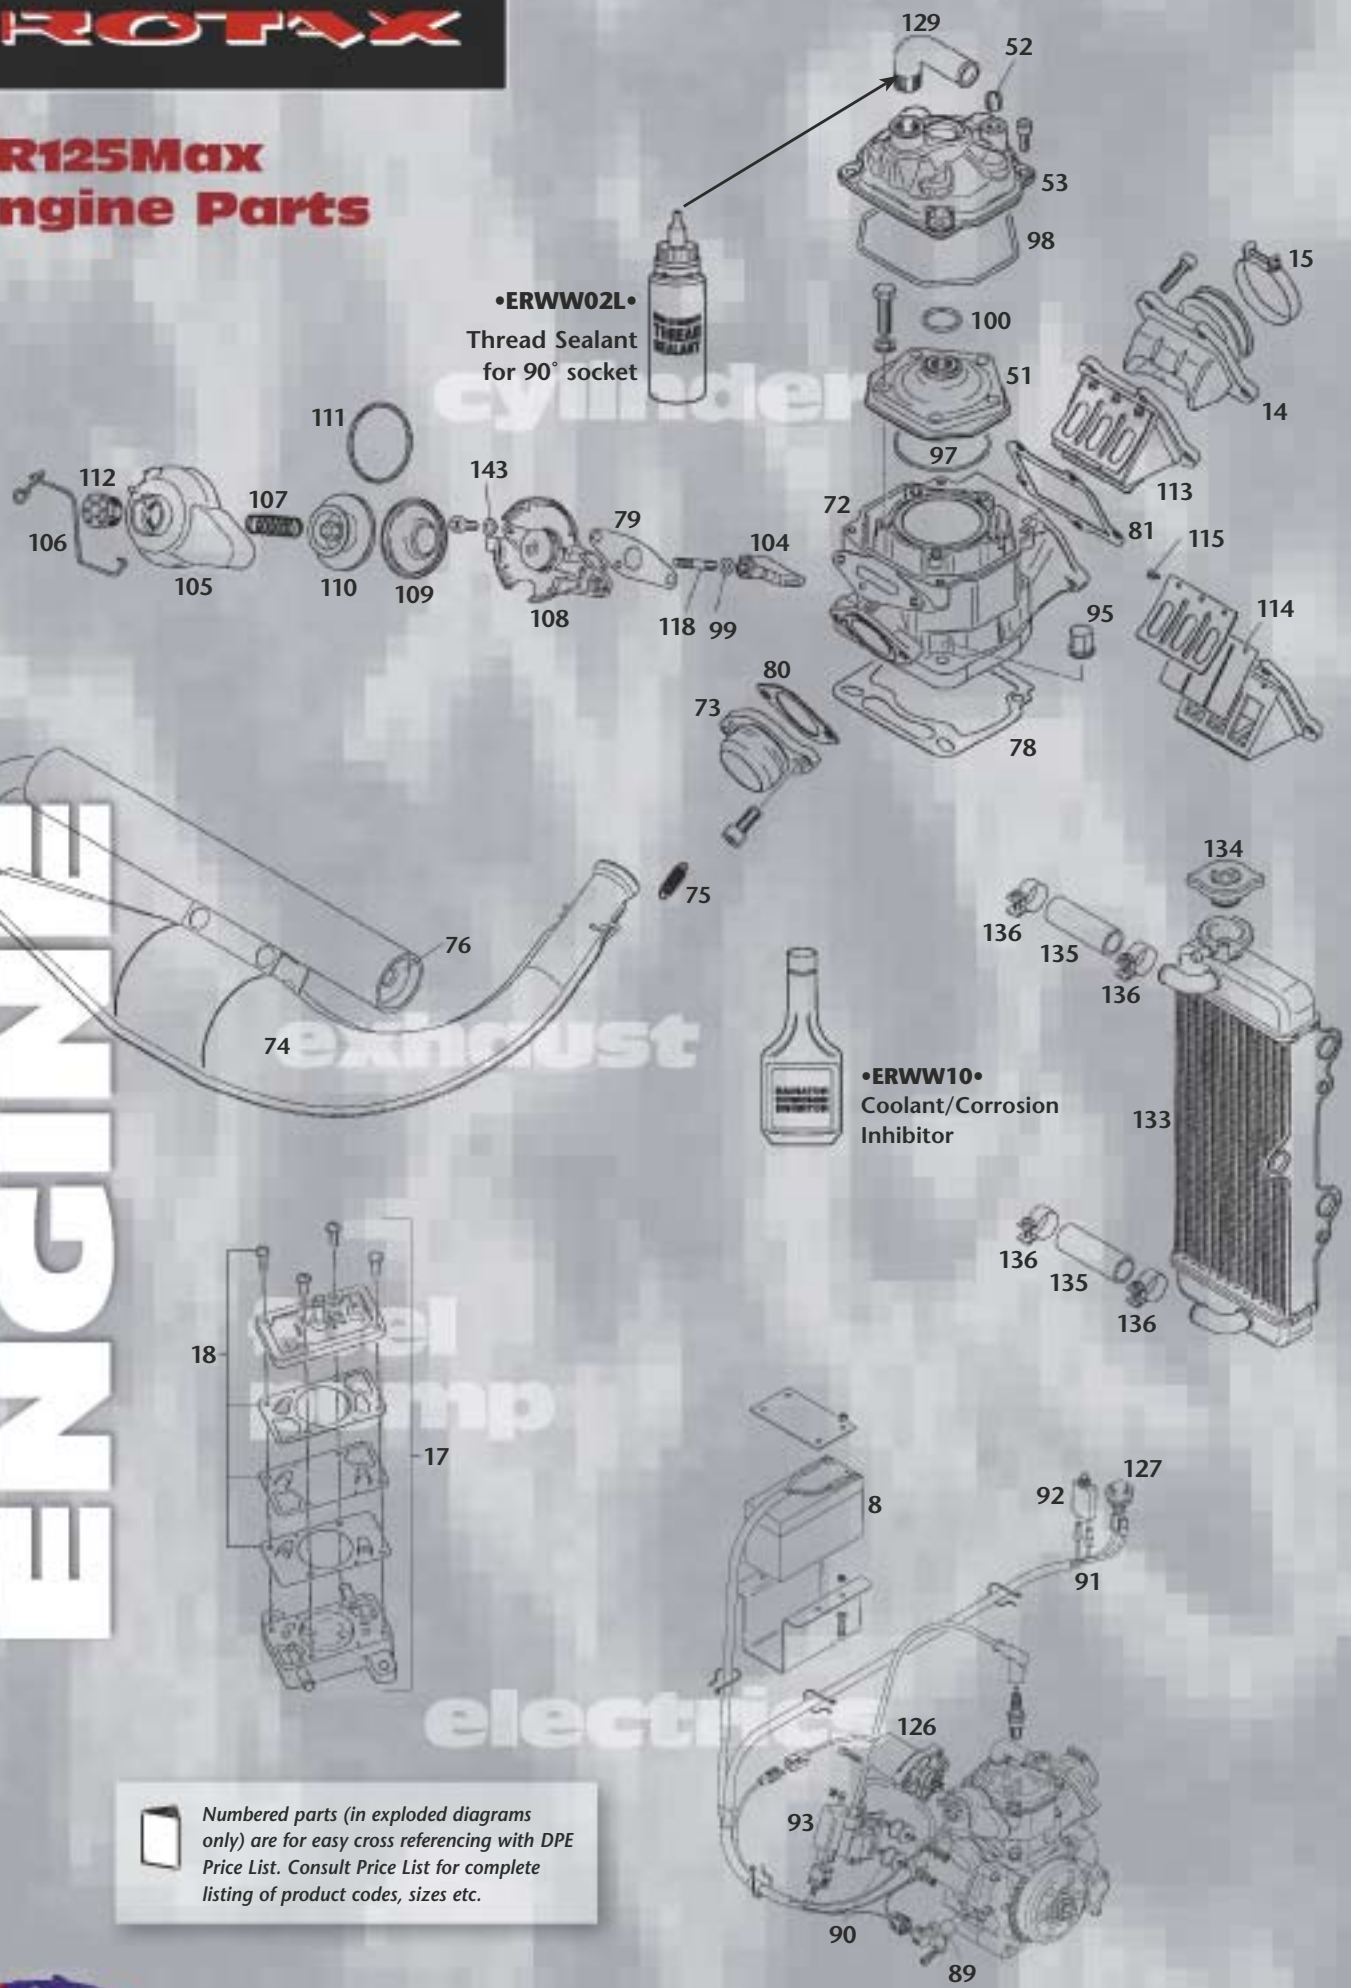

Clutch puller protection for thread of crank

•ERWT04•

Tool for inserting crank seals

•ERWT05•

Tool for inserting water pump seals

•ERWT06•

Tool for inserting electric starter needle bush

•ERWT07•

Tool for inserting 11T sprocket bush

•T41•

Tool for fitting 15mm circlips

FR125Max Engine Parts

•ERWW02L•
Thread Sealant
for 90° socket

•ERWW10•
Coolant/Corrosion
Inhibitor

 **Numbered parts (in exploded diagrams only) are for easy cross referencing with DPE Price List. Consult Price List for complete listing of product codes, sizes etc.**